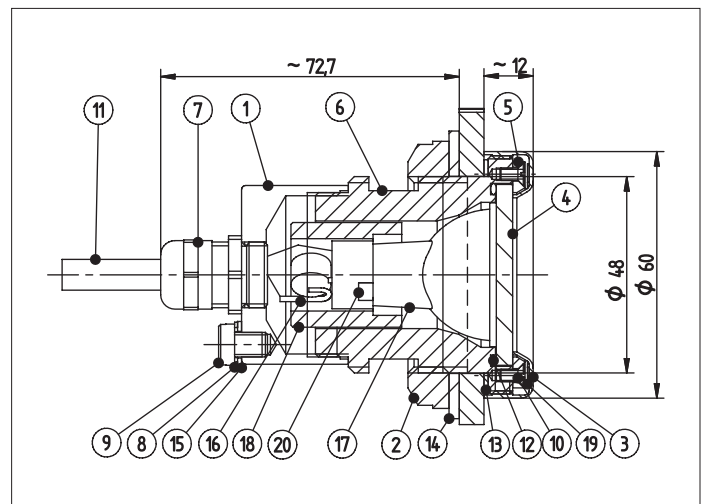

Description

- Especially designed for bathtubs
- TÜV approved
- Halogene lamp 35 watts 12 Volt (AC)
- Manufactured out of solid brass; Housing nickel plated
- Lamp can be changed from inside the bath tub
- Glass plate is placed deeper for additional termoprotection
- The changeable escutcheon is available in several surfaces (chrome, white, red, black, gold, dark-gold, dark-chrome and more)
- Glass plate unbreakable an resist high temperature
- With silikon-cable for high temperature, length 2,0 m

Underwater spot UWS 1250 MTR (20W) Chrome
ArtNr: 620-050-20-00

Underwater spot UWS 1250 MTR (35W) Chrome
ArtNr: 620-050-35-00

Underwater spot UWS 1250 MTR (50W) Chrome
ArtNr: 620-050-50-00

1. Cap	nickel plated brass	ArtCode 210-000-00-16
2. Hexagonal nut	nickel plated brass	ArtCode: 214-065-10-01
3. Escutchion	chrome plated brass	ArtCode: 220-050-00-xx
4. Glass disc	ESG	ArtCode: 047-001-44-04
5. Flange ring	nickel plated brass	ArtCode: 210-000-00-17
6. Jet body	nickel plated brass	ArtCode: 210-000-00-15
7. Cable gland	nickel plated brass	ArtCode: 031-035-16-16
8. Serrated washer	galvanized steel	ArtCode: 015-023-06-00
9. Cheese head screw	galvanized steel	ArtCode: 012-042-06-08
10. Counter sunk screw	galvanized steel	ArtCode: 012-022-03-06
11. Cable	2 x 1,5mm ²	ArtCode: 031-130-15-20
12. Round seal ring	NBR70	ArtCode: 010-003-90-20
13. Silicone seal	silicone 60°	ArtCode: 011-048-56-20
14. Silicon seal	silicone 60°	ArtCode: 011-048-70-30
15. Cable shoe	L-RC4	ArtCode: 031-520-00-06
16. Thermal links	B12V	ArtCode: 115-001-00-01
17. Halogene lamp	35W	ArtCode: 045-001-35-36
18. Sleeve for ceramic bracket	Ryton R7	ArtCode: 060-303-02-00
19. Type label	silver film	ArtCode: 820-050-45-54
20. Ceramic bracket	ceramic	ArtCode: 031-050-00-01

Safety transformer

Sitra 50 VA, 230 V 12V IP65
Art.Nr. 760-050-01-02

Sitra 105 VA, 230V - 12V, IP65
Art.Nr. 760-050-01-03

Color plates

Color plates for UWS-H, red, blue, green, yellow

Art.Nr. 980-001-08-00