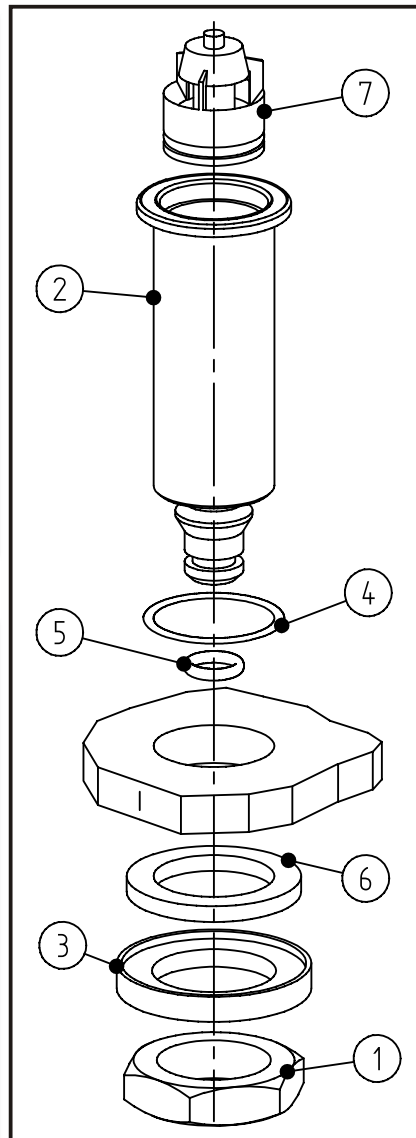

Jet body P18L and P18K

Description of components:

- | | | |
|------------------------|------------------------------|--|
| 1. Hexagonal nut | brass | ArtCode: 214-024-06-01 |
| 2. Jet body | nickle plated brass | ArtCode: 210-108-06-0N
ArtCode: 210-108-10-0N |
| 3. Washer | brass | ArtCode: 015-034-00-01 |
| 4. Round seal | NBR70 | ArtCode: 010-001-80-15 |
| 5. Round seal | NBR70 | ArtCode: 010-000-60-16 |
| 6. Silicone seal | silicone, transparently 60° | ArtCode: 011-018-26-25 |
| 7. Spezial-check valve | with stainless steel feather | ArtCode: 213-100-02-15 |

Jet body P18L complete washer brass

ArtCode: 660-018-10-02

Jet body P18K complete washer brass

ArtCode: 660-018-00-12

Suitable jet heads see overview